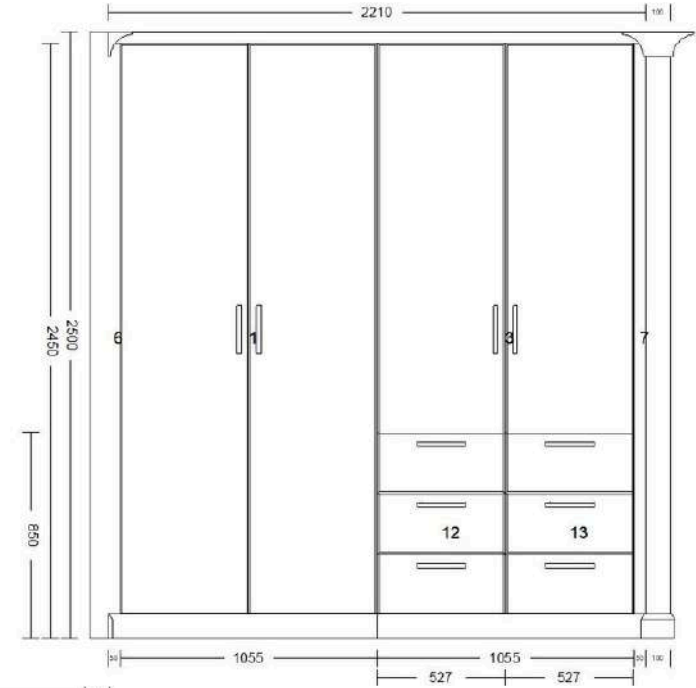

Cupboard Layout

DGB Developments

43 Winfell Street

Sandown

ERF 1799

Main Bedroom Layout

Bedroom 3 Layout