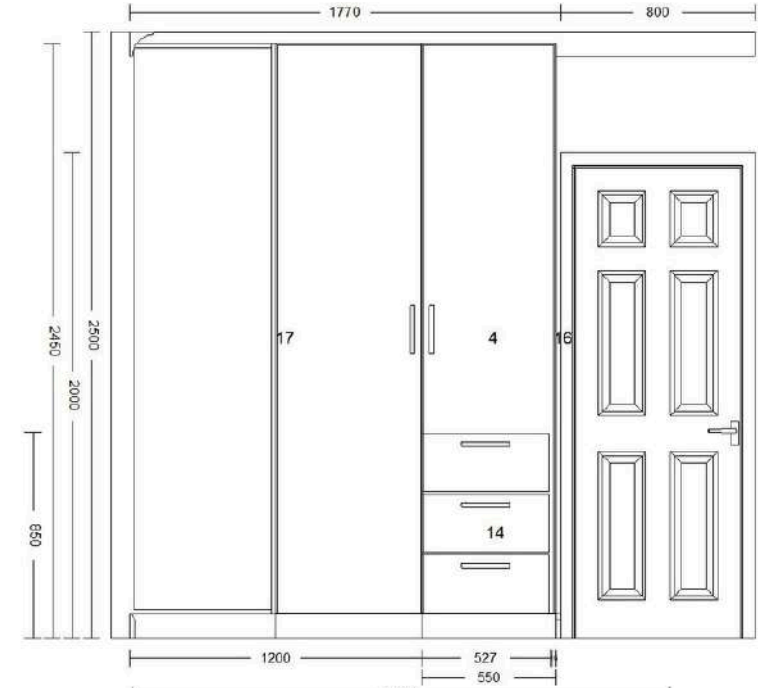

Cupboard Layout

DGB Developments

43 Winfell Street

Sandown

ERF 1799

Main Bedroom Layout

Bedroom 3 Layout