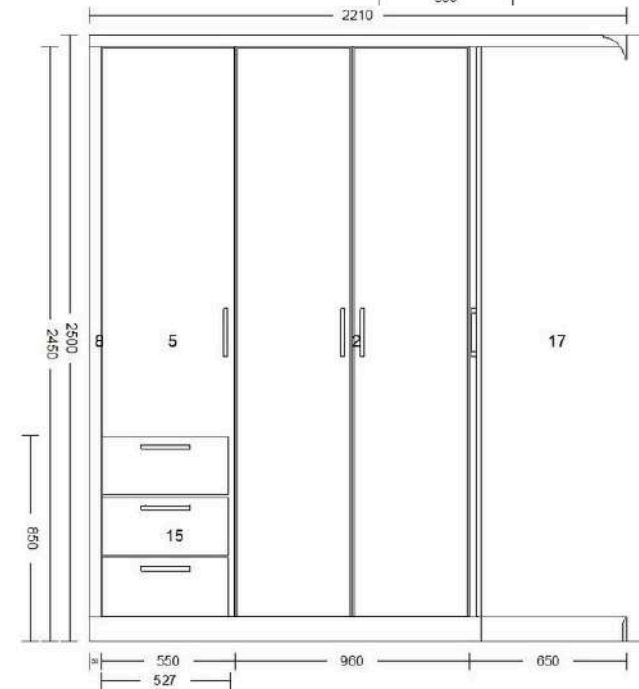

Cupboard Layout

DGB Developments

43 Winfell Street

Sandown

ERF 1799

Main Bedroom Layout

Bedroom 3 Layout