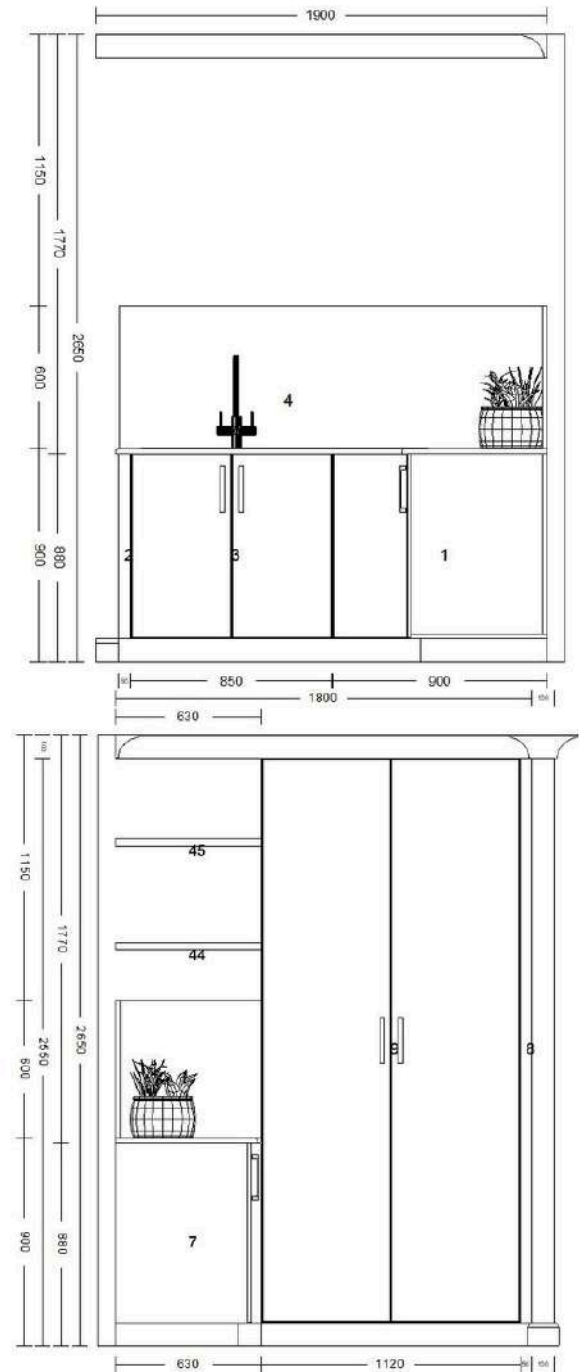

Cupboard Layout

DGB Developments

43 Winfell Street

Sandown

ERF 1799

Main Bedroom Layout

Bedroom 3 Layout