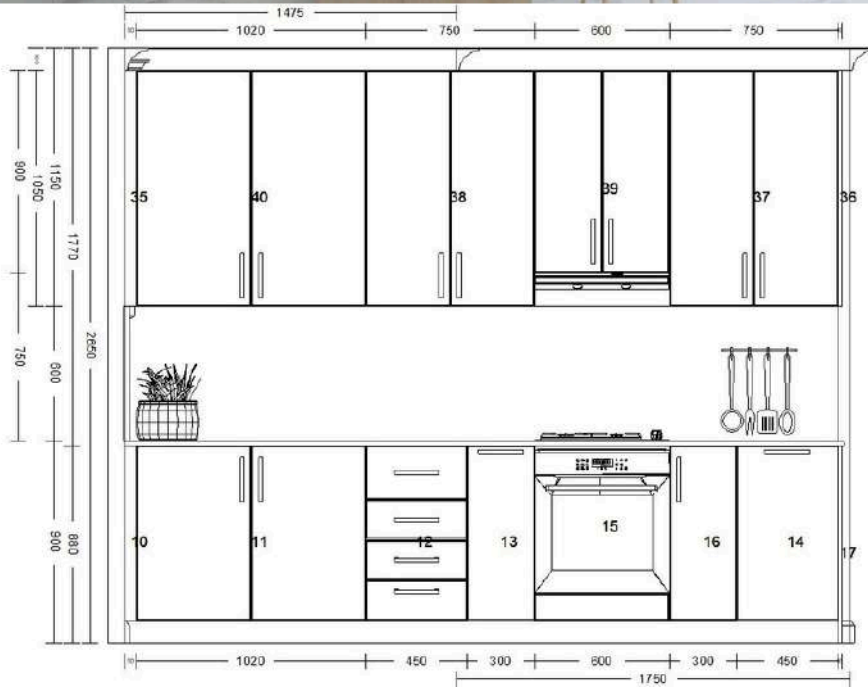

Cupboard Layout

DGB Developments

43 Winfell Street

Sandown

ERF 1799

Main Bedroom Layout

Bedroom 3 Layout