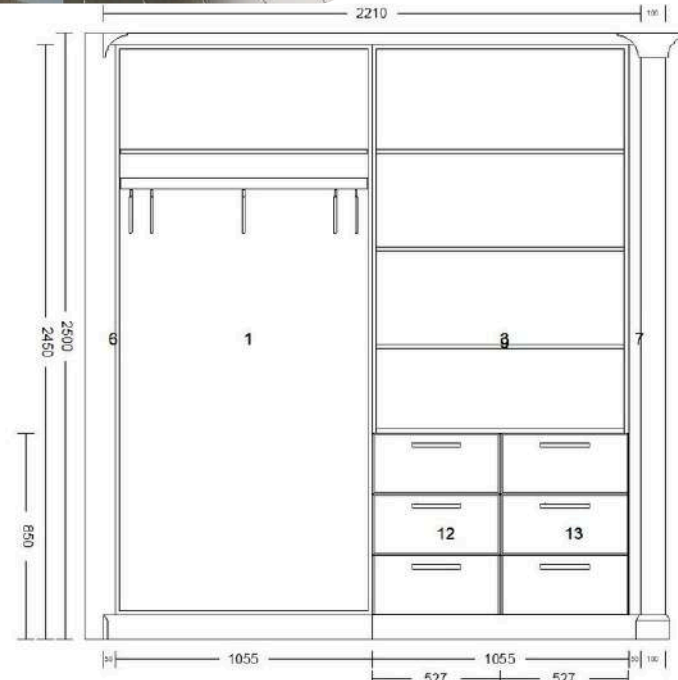

Cupboard Layout

DGB Developments

43 Winfell Street

Sandown

ERF 1799

Main Bedroom Layout

Bedroom 3 Layout