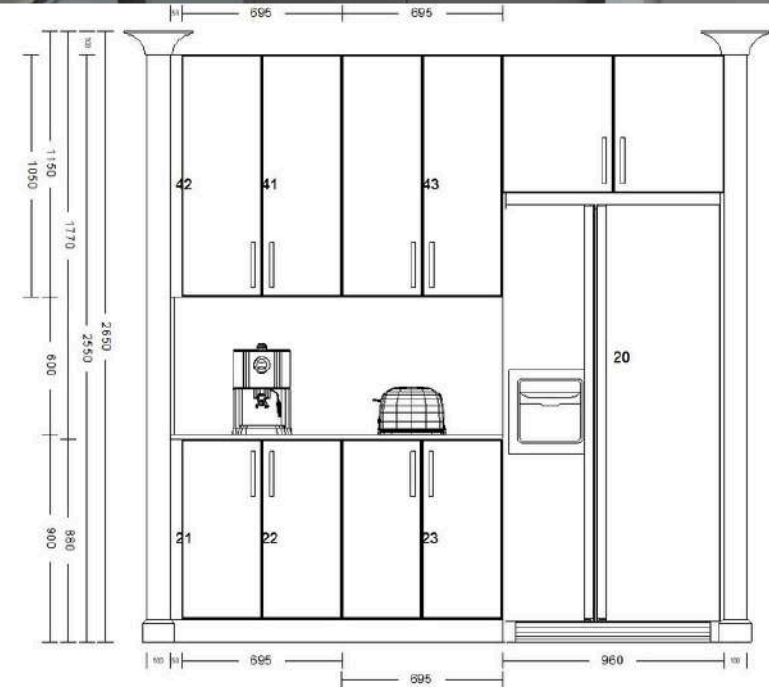

Cupboard Layout

DGB Developments

43 Winfell Street

Sandown

ERF 1799

Main Bedroom Layout

Bedroom 3 Layout