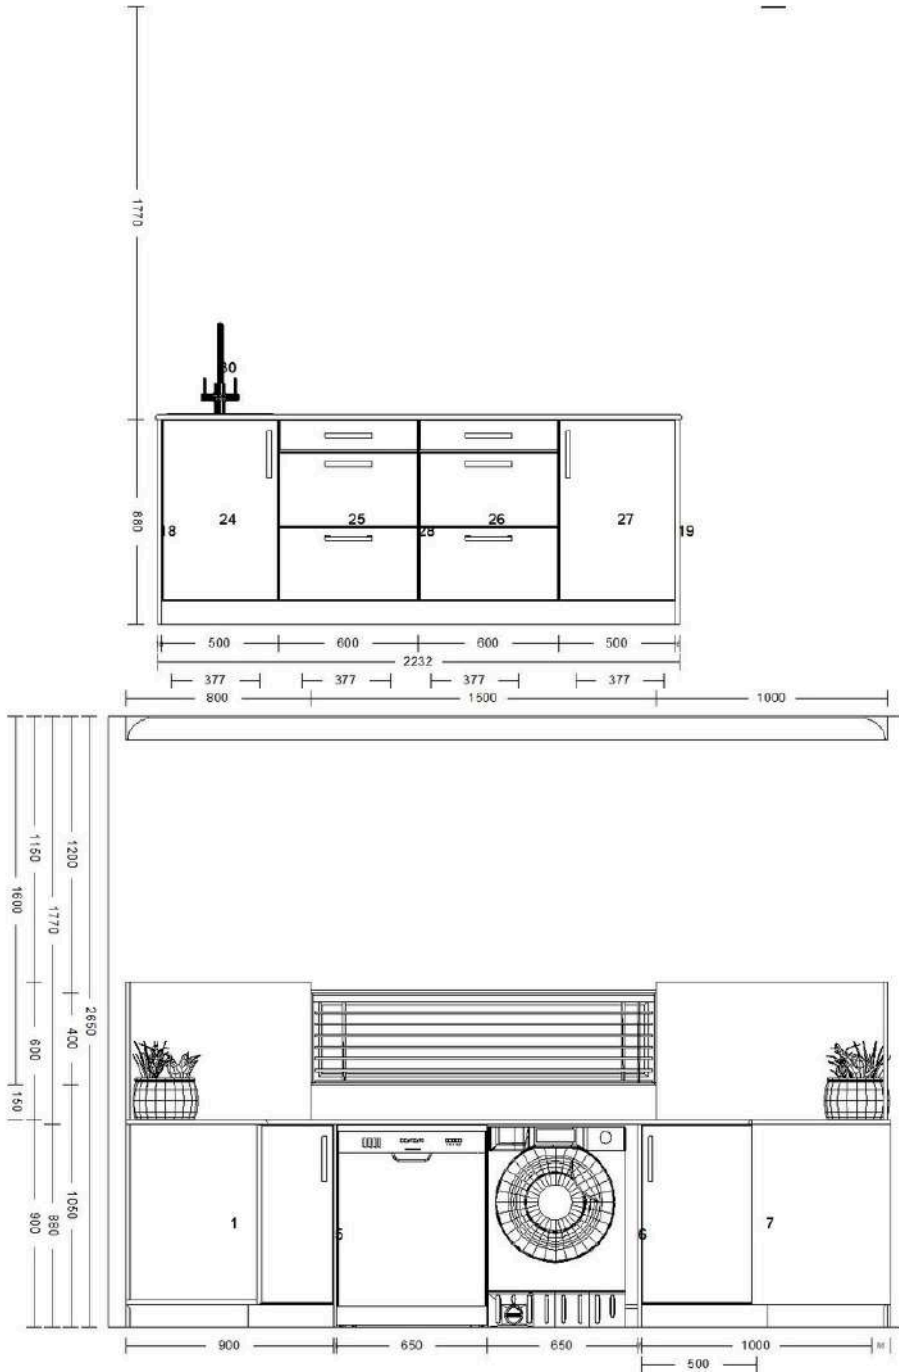

Cupboard Layout

DGB Developments

43 Winfell Street

Sandown

ERF 1799

Main Bedroom Layout

Bedroom 3 Layout