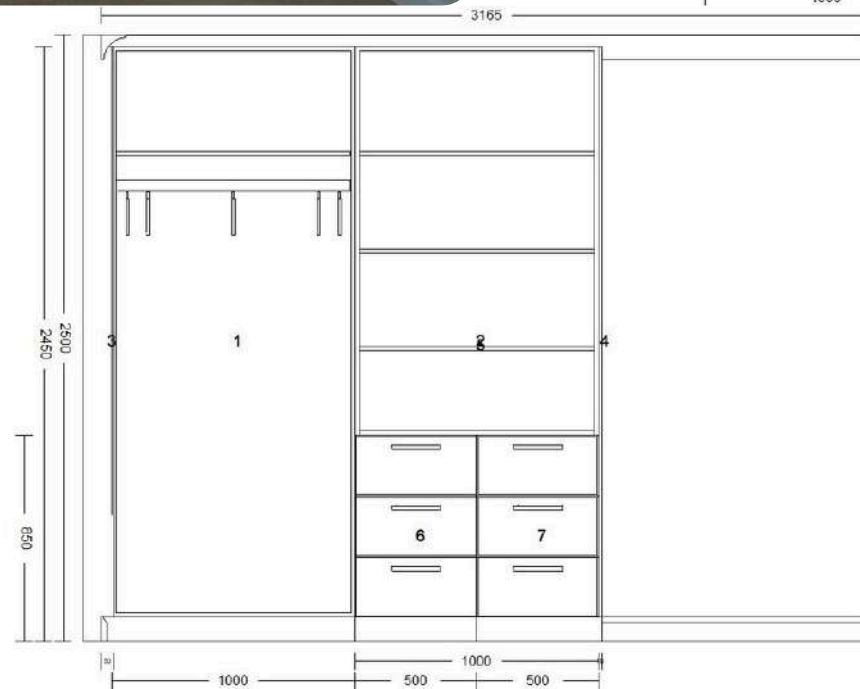

Cupboard Layout

DGB Developments

43 Winfell Street

Sandown

ERF 1799

Main Bedroom Layout

Bedroom 3 Layout