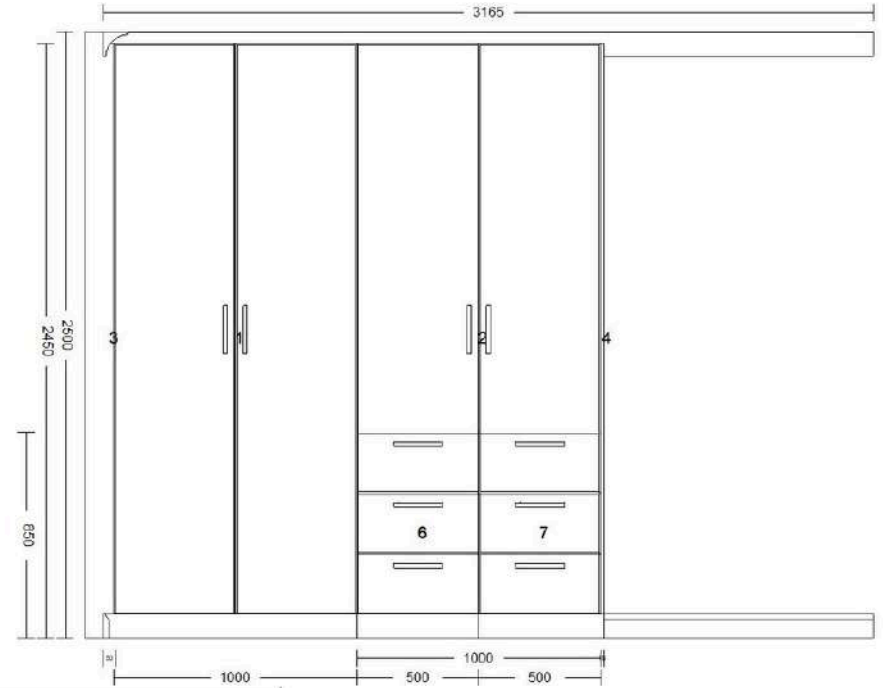

Cupboard Layout

DGB Developments

43 Winfell Street

Sandown

ERF 1799

Main Bedroom Layout

Bedroom 3 Layout