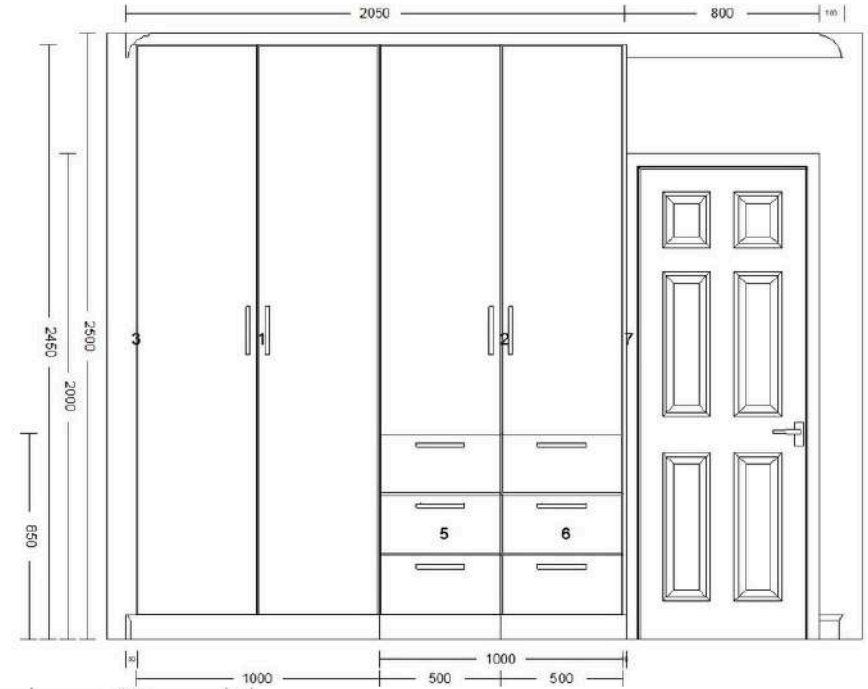

Cupboard Layout

DGB Developments

43 Winfell Street

Sandown

ERF 1799

Main Bedroom Layout

Bedroom 3 Layout