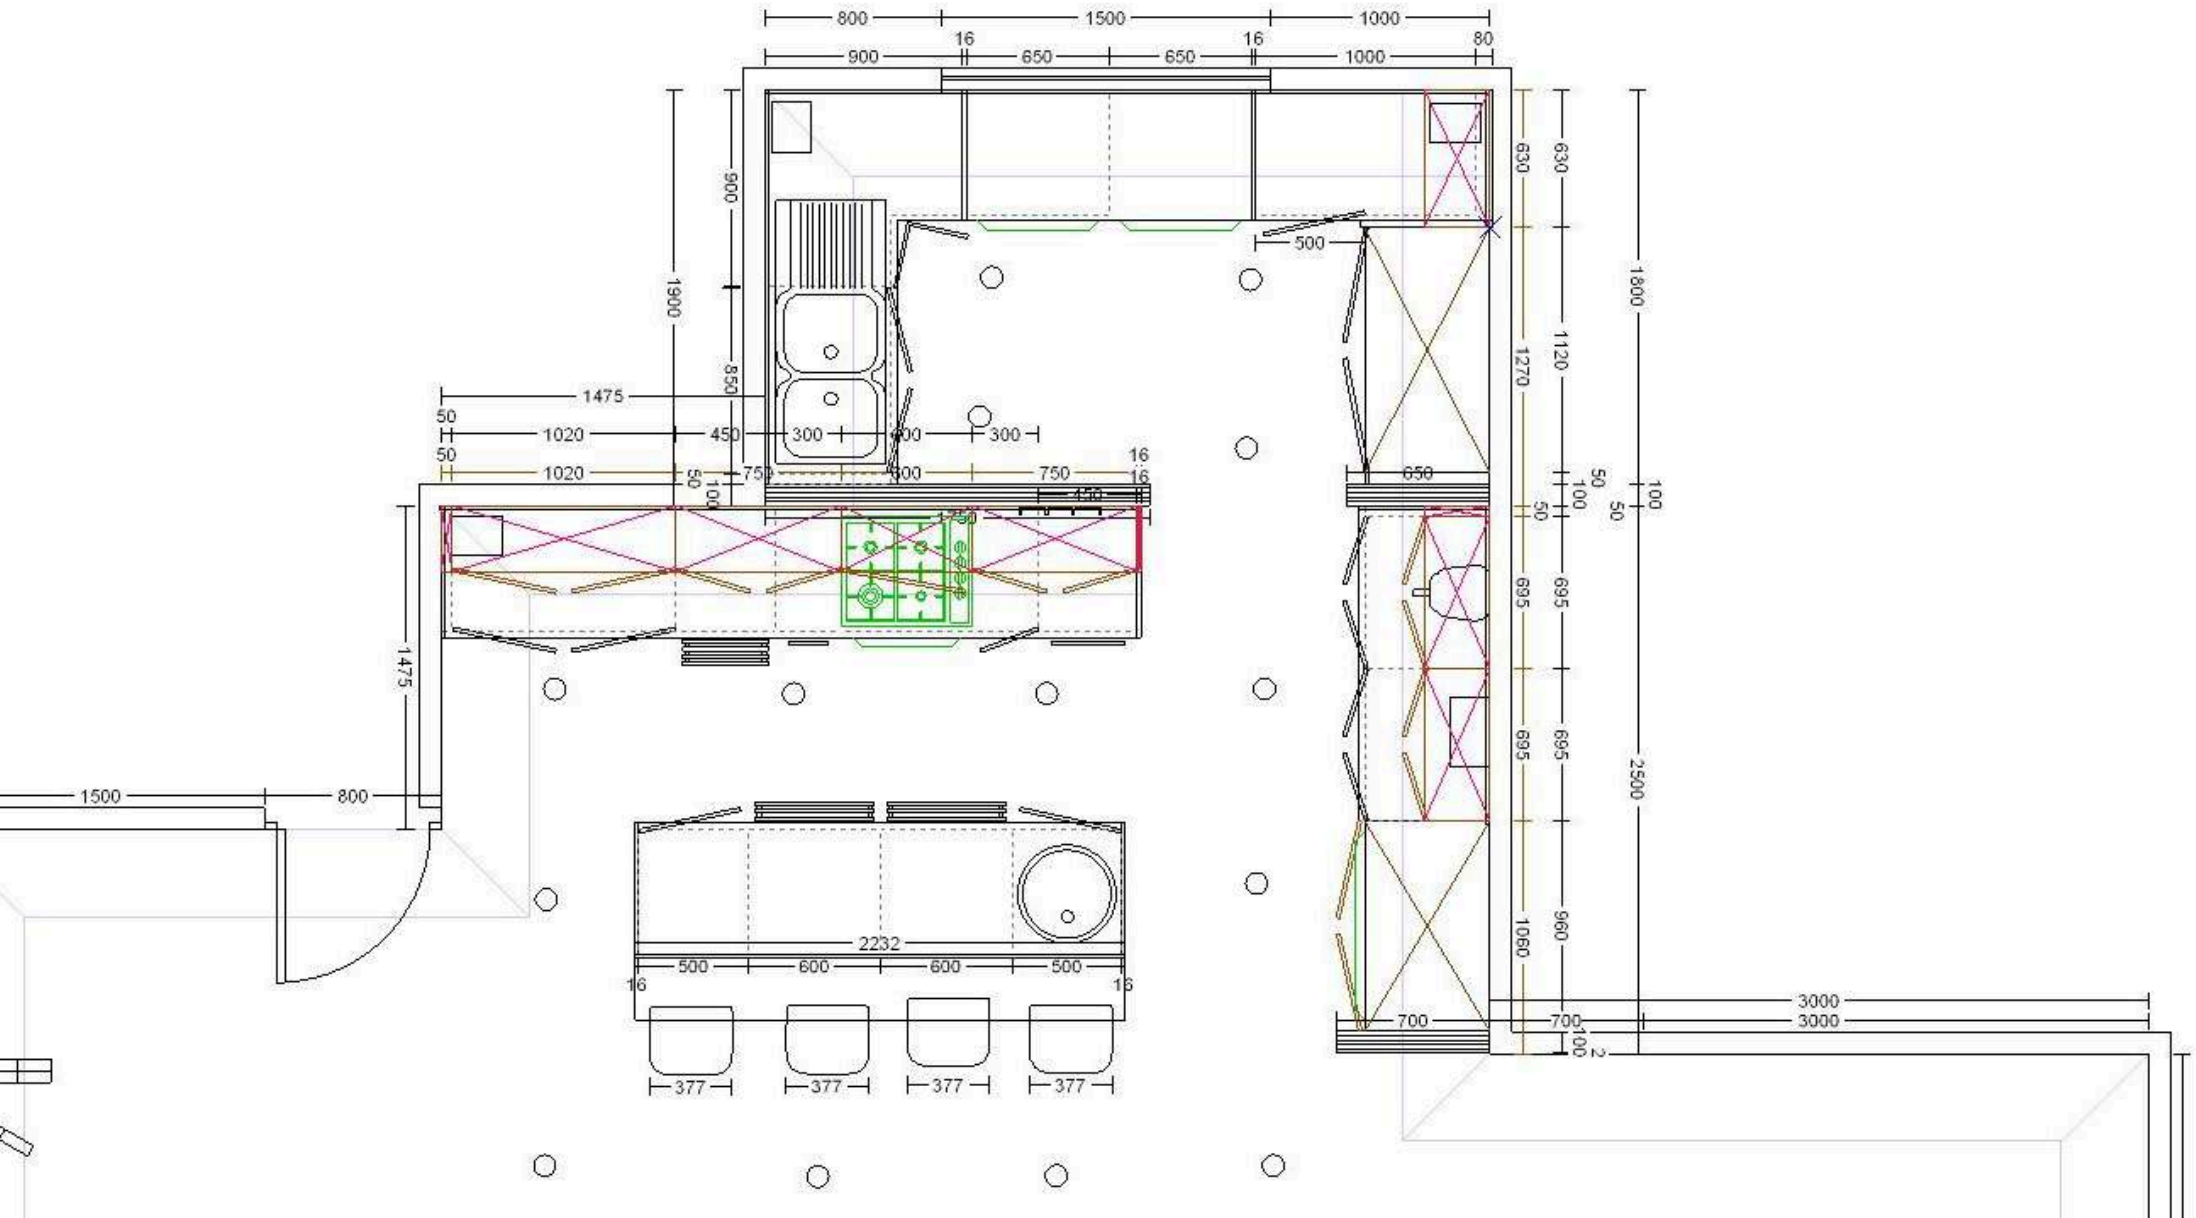

Cupboard Layout

DGB Developments

43 Winfell Street

Sandown

ERF 1799

Main Bedroom Layout

Bedroom 3 Layout