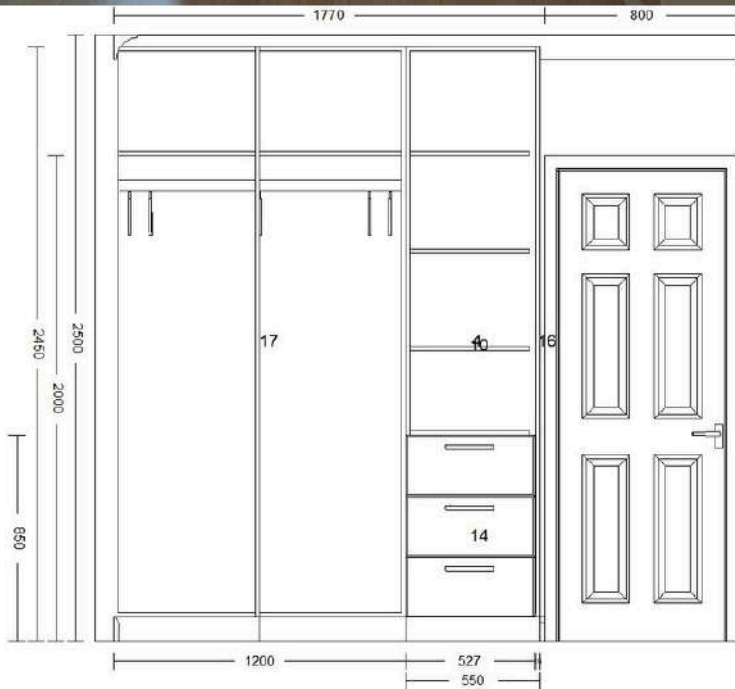

Cupboard Layout

DGB Developments

43 Winfell Street

Sandown

ERF 1799

Main Bedroom Layout

Bedroom 3 Layout